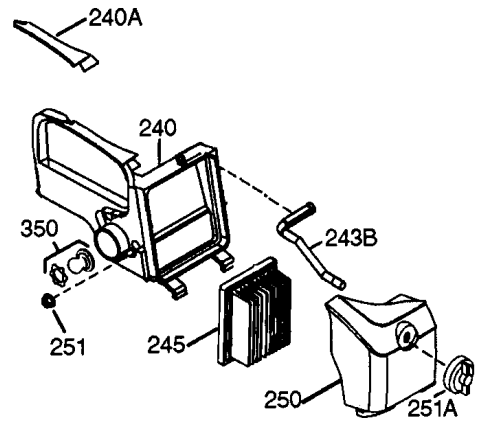

28.01.2008 12:12.874  
RS3-590732 Illustration

R	ITEM #	DESCRIPTION	Q
1	590732	Rewind Starter	1
2	590700	Pulley & Rewind Spring Ass'y.	1
3	590774	Repair Kit	1
4	590701	Starter Handle (standard)	1
5	590535	98" Starter Rope (cut to lengt	1

This illustration may not depict actual equipment and is for reference only!

28.01.2008 12:12.874  
 TEC-640020 Illustration

REF	ITEM #	DESCRIPTION	Q	REMARK
0	640020	Carburetor	1	(Incl. 187B & 239 of Engine P
1	632539	Throttle Shaft & Lever Assembl	1	
5	632593	Dust Seal	1	
6	632541	Throttle Shutter	1	
7	650506	Throttle Shutter Screw	1	
14A	632773	Venturi	1	
25	632675A	Float Bowl	1	
25A	730637	Float Bowl Assembly Repair Kit	1	
27	632544	Float Shaft	1	
28	632543	Float	1	
29	632548	Float Bowl to Body Gasket	1	
30	632709	Inlet Needle, Seat & Seat Reta	1	(Incl. 31)
31	632637	Seat Retainer	1	
32	632672	Bowl Drain Screw	1	
33	632673	Bowl Drain Washer	1	
36	640022	Main Nozzle Tube	1	
37	632547	"O" Ring	1	
37A	632547	"O" Ring, Main Nozzle Tube	1	
38	632545	Spring, Main Nozzle Tube	1	
38A	632545	Spring	1	
39	632549	Float Bowl Retainer	1	
40	640021	Main Fuel Jet	1	
47	632554	Welch Plug, Idle Mixing Well	1	