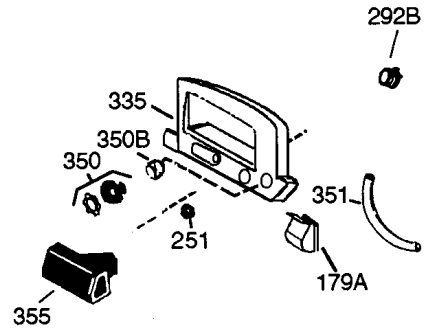

28.01.2008 12:12.874  
RS3-590732 Illustration

R	ITEM #	DESCRIPTION	Q
1	590732	Rewind Starter	1
2	590700	Pulley & Rewind Spring Ass'y.	1
3	590774	Repair Kit	1
4	590701	Starter Handle (standard)	1
5	590535	98" Starter Rope (cut to lengt	1

This illustration may not depict actual equipment and is for reference only!

28.01.2008 12:12.874  
 TEC-640020 Illustration

REF	ITEM #	DESCRIPTION	Q	REMARK
0	640020	Carburetor	1	(Incl. 187B & 239 of Engine P
1	632539	Throttle Shaft & Lever Assembl	1	
5	632593	Dust Seal	1	
6	632541	Throttle Shutter	1	
7	650506	Throttle Shutter Screw	1	
14A	632773	Venturi	1	
25	632675A	Float Bowl	1	
25A	730637	Float Bowl Assembly Repair Kit	1	
27	632544	Float Shaft	1	
28	632543	Float	1	
29	632548	Float Bowl to Body Gasket	1	
30	632709	Inlet Needle, Seat & Seat Reta	1	(Incl. 31)
31	632637	Seat Retainer	1	
32	632672	Bowl Drain Screw	1	
33	632673	Bowl Drain Washer	1	
36	640022	Main Nozzle Tube	1	
37	632547	"O" Ring	1	
37A	632547	"O" Ring, Main Nozzle Tube	1	
38	632545	Spring, Main Nozzle Tube	1	
38A	632545	Spring	1	
39	632549	Float Bowl Retainer	1	
40	640021	Main Fuel Jet	1	
47	632554	Welch Plug, Idle Mixing Well	1	

28.01.2008 12:12.874

Illustration #2

REF	ITEM #	DESCRIPTION	Q	REMARK
103	651007	Screw, Torx T-15, 10-24 x 15/1	2	
240	36044B	Air Cleaner Body (Incl.239,299	1	
245	36046	Air Cleaner Filter	1	
250	36047	Air Cleaner Cover	1	
251	650928	Lock Nut, 1/4-20	2	
287	650926	Screw, 8-32 x 21/64"	2	
350	36045	Primer	1	
390	590732	Rewind Starter	1	(NOTE: This engine could hav