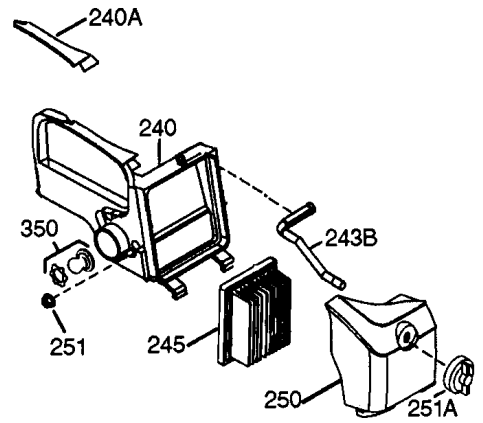

28.01.2008 12:12.874  
RS3-590732 Illustration

R	ITEM #	DESCRIPTION	Q
1	590732	Rewind Starter	1
2	590700	Pulley & Rewind Spring Ass'y.	1
3	590774	Repair Kit	1
4	590701	Starter Handle (standard)	1
5	590535	98" Starter Rope (cut to lengt	1

This illustration may not depict actual equipment and is for reference only!

28.01.2008 12:12.874  
 TEC-640020 Illustration

REF	ITEM #	DESCRIPTION	Q	REMARK
0	640020	Carburetor	1	(Incl. 187B & 239 of Engine P
1	632539	Throttle Shaft & Lever Assembl	1	
5	632593	Dust Seal	1	
6	632541	Throttle Shutter	1	
7	650506	Throttle Shutter Screw	1	
14A	632773	Venturi	1	
25	632675A	Float Bowl	1	
25A	730637	Float Bowl Assembly Repair Kit	1	
27	632544	Float Shaft	1	
28	632543	Float	1	
29	632548	Float Bowl to Body Gasket	1	
30	632709	Inlet Needle, Seat & Seat Reta	1	(Incl. 31)
31	632637	Seat Retainer	1	
32	632672	Bowl Drain Screw	1	
33	632673	Bowl Drain Washer	1	
36	640022	Main Nozzle Tube	1	
37	632547	"O" Ring	1	
37A	632547	"O" Ring, Main Nozzle Tube	1	
38	632545	Spring, Main Nozzle Tube	1	
38A	632545	Spring	1	
39	632549	Float Bowl Retainer	1	
40	640021	Main Fuel Jet	1	
47	632554	Welch Plug, Idle Mixing Well	1	

28.01.2008 12:12.874

Illustration #2

REF	ITEM #	DESCRIPTION	Q	REMARK
103	651007	Screw, Torx T-15, 10-24 x 15/1	2	
240	36044B	Air Cleaner Body (Incl.239,299	1	
245	36046	Air Cleaner Filter	1	
250	36047	Air Cleaner Cover	1	
251	650928	Lock Nut, 1/4-20	2	
287	650926	Screw, 8-32 x 21/64"	2	
350	36045	Primer	1	
390	590732	Rewind Starter	1	(NOTE: This engine could hav