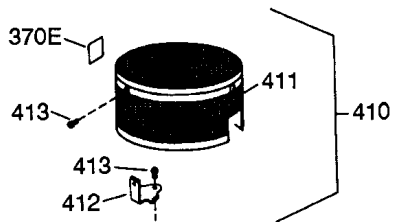

28.01.2008 12:12.874  
RS3-590732 Illustration

R	ITEM #	DESCRIPTION	Q
1	590732	Rewind Starter	1
2	590700	Pulley & Rewind Spring Ass'y.	1
3	590774	Repair Kit	1
4	590701	Starter Handle (standard)	1
5	590535	98" Starter Rope (cut to lengt	1

This illustration may not depict actual equipment and is for reference only!

28.01.2008 12:12.874  
 TEC-640020 Illustration

REF	ITEM #	DESCRIPTION	Q	REMARK
0	640020	Carburetor	1	(Incl. 187B & 239 of Engine P
1	632539	Throttle Shaft & Lever Assembl	1	
5	632593	Dust Seal	1	
6	632541	Throttle Shutter	1	
7	650506	Throttle Shutter Screw	1	
14A	632773	Venturi	1	
25	632675A	Float Bowl	1	
25A	730637	Float Bowl Assembly Repair Kit	1	
27	632544	Float Shaft	1	
28	632543	Float	1	
29	632548	Float Bowl to Body Gasket	1	
30	632709	Inlet Needle, Seat & Seat Reta	1	(Incl. 31)
31	632637	Seat Retainer	1	
32	632672	Bowl Drain Screw	1	
33	632673	Bowl Drain Washer	1	
36	640022	Main Nozzle Tube	1	
37	632547	"O" Ring	1	
37A	632547	"O" Ring, Main Nozzle Tube	1	
38	632545	Spring, Main Nozzle Tube	1	
38A	632545	Spring	1	
39	632549	Float Bowl Retainer	1	
40	640021	Main Fuel Jet	1	
47	632554	Welch Plug, Idle Mixing Well	1	

28.01.2008 12:12.874

Illustration #2

REF	ITEM #	DESCRIPTION	Q	REMARK
103	651007	Screw, Torx T-15, 10-24 x 15/1	2	
240	36044B	Air Cleaner Body (Incl.239,299	1	
245	36046	Air Cleaner Filter	1	
250	36047	Air Cleaner Cover	1	
251	650928	Lock Nut, 1/4-20	2	
287	650926	Screw, 8-32 x 21/64"	2	
350	36045	Primer	1	
390	590732	Rewind Starter	1	(NOTE: This engine could hav