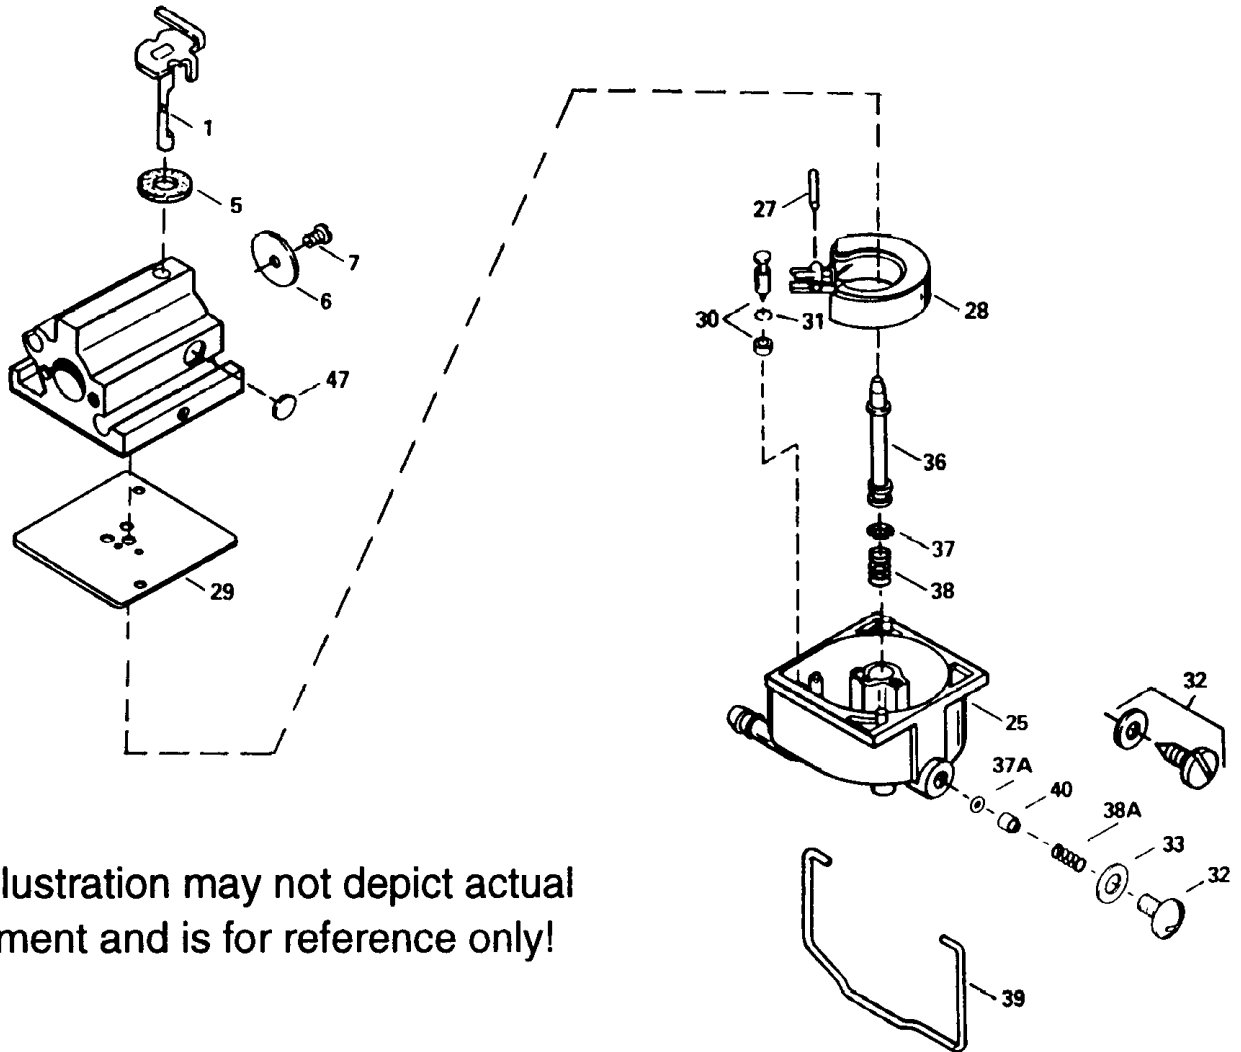

This illustration may not depict actual equipment and is for reference only!

28.01.2008 12:12.874
TEC-640020 Illustration

REF	ITEM #	DESCRIPTION	Q	REMARK
0	640020	Carburetor	1	(Incl. 187B & 239 of Engine P
1	632539	Throttle Shaft & Lever Assembl	1	
5	632593	Dust Seal	1	
6	632541	Throttle Shutter	1	
7	650506	Throttle Shutter Screw	1	
14A	632773	Venturi	1	
25	632675A	Float Bowl	1	
25A	730637	Float Bowl Assembly Repair Kit	1	
27	632544	Float Shaft	1	
28	632543	Float	1	
29	632548	Float Bowl to Body Gasket	1	
30	632709	Inlet Needle, Seat & Seat Reta	1	(Incl. 31)
31	632637	Seat Retainer	1	
32	632672	Bowl Drain Screw	1	
33	632673	Bowl Drain Washer	1	
36	640022	Main Nozzle Tube	1	
37	632547	"O" Ring	1	
37A	632547	"O" Ring, Main Nozzle Tube	1	
38	632545	Spring, Main Nozzle Tube	1	
38A	632545	Spring	1	
39	632549	Float Bowl Retainer	1	
40	640021	Main Fuel Jet	1	
47	632554	Welch Plug, Idle Mixing Well	1