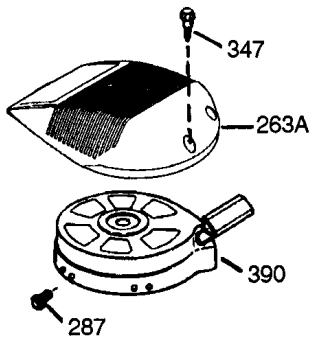

28.01.2008 12:12.874  
RS3-590732 Illustration

R	ITEM #	DESCRIPTION	Q
1	590732	Rewind Starter	1
2	590700	Pulley & Rewind Spring Ass'y.	1
3	590774	Repair Kit	1
4	590701	Starter Handle (standard)	1
5	590535	98" Starter Rope (cut to lengt	1

This illustration may not depict actual equipment and is for reference only!

28.01.2008 12:12.874  
 TEC-640020 Illustration

REF	ITEM #	DESCRIPTION	Q	REMARK
0	640020	Carburetor	1	(Incl. 187B & 239 of Engine P
1	632539	Throttle Shaft & Lever Assembl	1	
5	632593	Dust Seal	1	
6	632541	Throttle Shutter	1	
7	650506	Throttle Shutter Screw	1	
14A	632773	Venturi	1	
25	632675A	Float Bowl	1	
25A	730637	Float Bowl Assembly Repair Kit	1	
27	632544	Float Shaft	1	
28	632543	Float	1	
29	632548	Float Bowl to Body Gasket	1	
30	632709	Inlet Needle, Seat & Seat Reta	1	(Incl. 31)
31	632637	Seat Retainer	1	
32	632672	Bowl Drain Screw	1	
33	632673	Bowl Drain Washer	1	
36	640022	Main Nozzle Tube	1	
37	632547	"O" Ring	1	
37A	632547	"O" Ring, Main Nozzle Tube	1	
38	632545	Spring, Main Nozzle Tube	1	
38A	632545	Spring	1	
39	632549	Float Bowl Retainer	1	
40	640021	Main Fuel Jet	1	
47	632554	Welch Plug, Idle Mixing Well	1	

28.01.2008 12:12.874

Illustration #2

REF	ITEM #	DESCRIPTION	Q	REMARK
103	651007	Screw, Torx T-15, 10-24 x 15/1	2	
240	36044B	Air Cleaner Body (Incl.239,299	1	
245	36046	Air Cleaner Filter	1	
250	36047	Air Cleaner Cover	1	
251	650928	Lock Nut, 1/4-20	2	
287	650926	Screw, 8-32 x 21/64"	2	
350	36045	Primer	1	
390	590732	Rewind Starter	1	(NOTE: This engine could hav