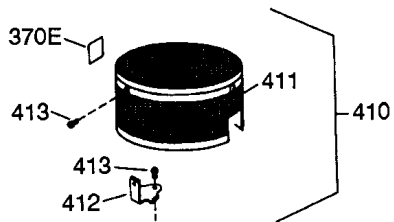

This illustration may not depict actual equipment and is for reference only!

28.01.2008 12:12.874  
 TEC-640020 Illustration

REF	ITEM #	DESCRIPTION	Q	REMARK
0	640020	Carburetor	1	(Incl. 187B & 239 of Engine P
1	632539	Throttle Shaft & Lever Assembl	1	
5	632593	Dust Seal	1	
6	632541	Throttle Shutter	1	
7	650506	Throttle Shutter Screw	1	
14A	632773	Venturi	1	
25	632675A	Float Bowl	1	
25A	730637	Float Bowl Assembly Repair Kit	1	
27	632544	Float Shaft	1	
28	632543	Float	1	
29	632548	Float Bowl to Body Gasket	1	
30	632709	Inlet Needle, Seat & Seat Reta	1	(Incl. 31)
31	632637	Seat Retainer	1	
32	632672	Bowl Drain Screw	1	
33	632673	Bowl Drain Washer	1	
36	640022	Main Nozzle Tube	1	
37	632547	"O" Ring	1	
37A	632547	"O" Ring, Main Nozzle Tube	1	
38	632545	Spring, Main Nozzle Tube	1	
38A	632545	Spring	1	
39	632549	Float Bowl Retainer	1	
40	640021	Main Fuel Jet	1	
47	632554	Welch Plug, Idle Mixing Well	1	

28.01.2008 12:12.874

Illustration #2

REF	ITEM #	DESCRIPTION	Q	REMARK
103	651007	Screw, Torx T-15, 10-24 x 15/1	2	
240	36044B	Air Cleaner Body (Incl.239,299	1	
245	36046	Air Cleaner Filter	1	
250	36047	Air Cleaner Cover	1	
251	650928	Lock Nut, 1/4-20	2	
287	650926	Screw, 8-32 x 21/64"	2	
350	36045	Primer	1	
390	590732	Rewind Starter	1	(NOTE: This engine could hav